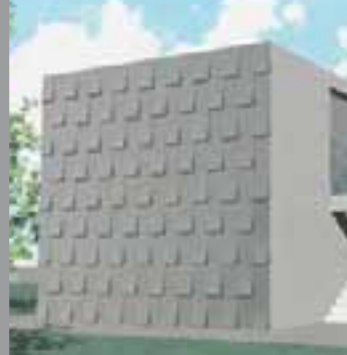

TRESPA®

TRESPA®

Depth brings a
facade to life!

Leading light

Falling light brings facades alive with ever-changing movement.

Tilt, turn and curve panels and watch light dance playfully across your design.

Give your design full play

Three dimensions

It takes three dimensions to transform ordinary into extraordinary.

Add depth to your ideas

Trespa Meteon exterior panels help unleash your creativity.

Light up facade design

A building is a three-dimensional object. Why cover it with a two-dimensional facade? Using Trespa Meteon exterior panels to create a third dimension extends your imagination. It adds dramatic depths, subtle nuances, surprising movement and an ever-shifting play of light and shadow over the building's facade. By incorporating Trespa Meteon exterior panels into your design, by adding special joint elements and structures, you can design a facade that connects with people on an emotional level.